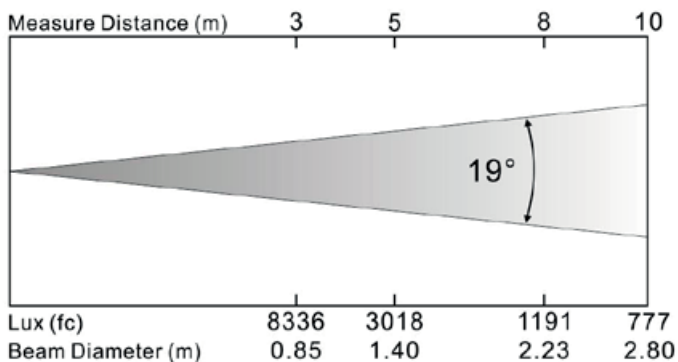

WW LUMINANCE OUTPUT LIST 1