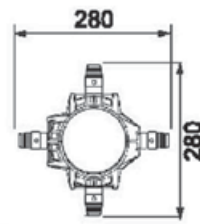

WW LUMINANCE OUTPUT LIST 2

NOT INCLUDED:

- Gel frame
- DMX cable
- Mounting clamp