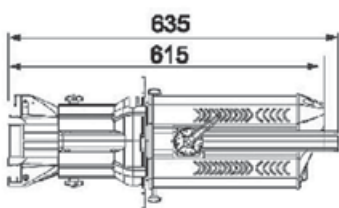

NOT INCLUDED:

- Gel frame
- DMX cable
- Mounting clamp

WW LUMINANCE OUTPUT LIST 1