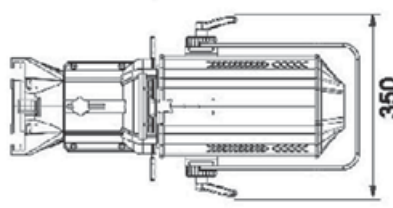

NOT INCLUDED:

- Gel frame
- DMX cable
- Mounting clamp

WW LUMINANCE OUTPUT LIST 1